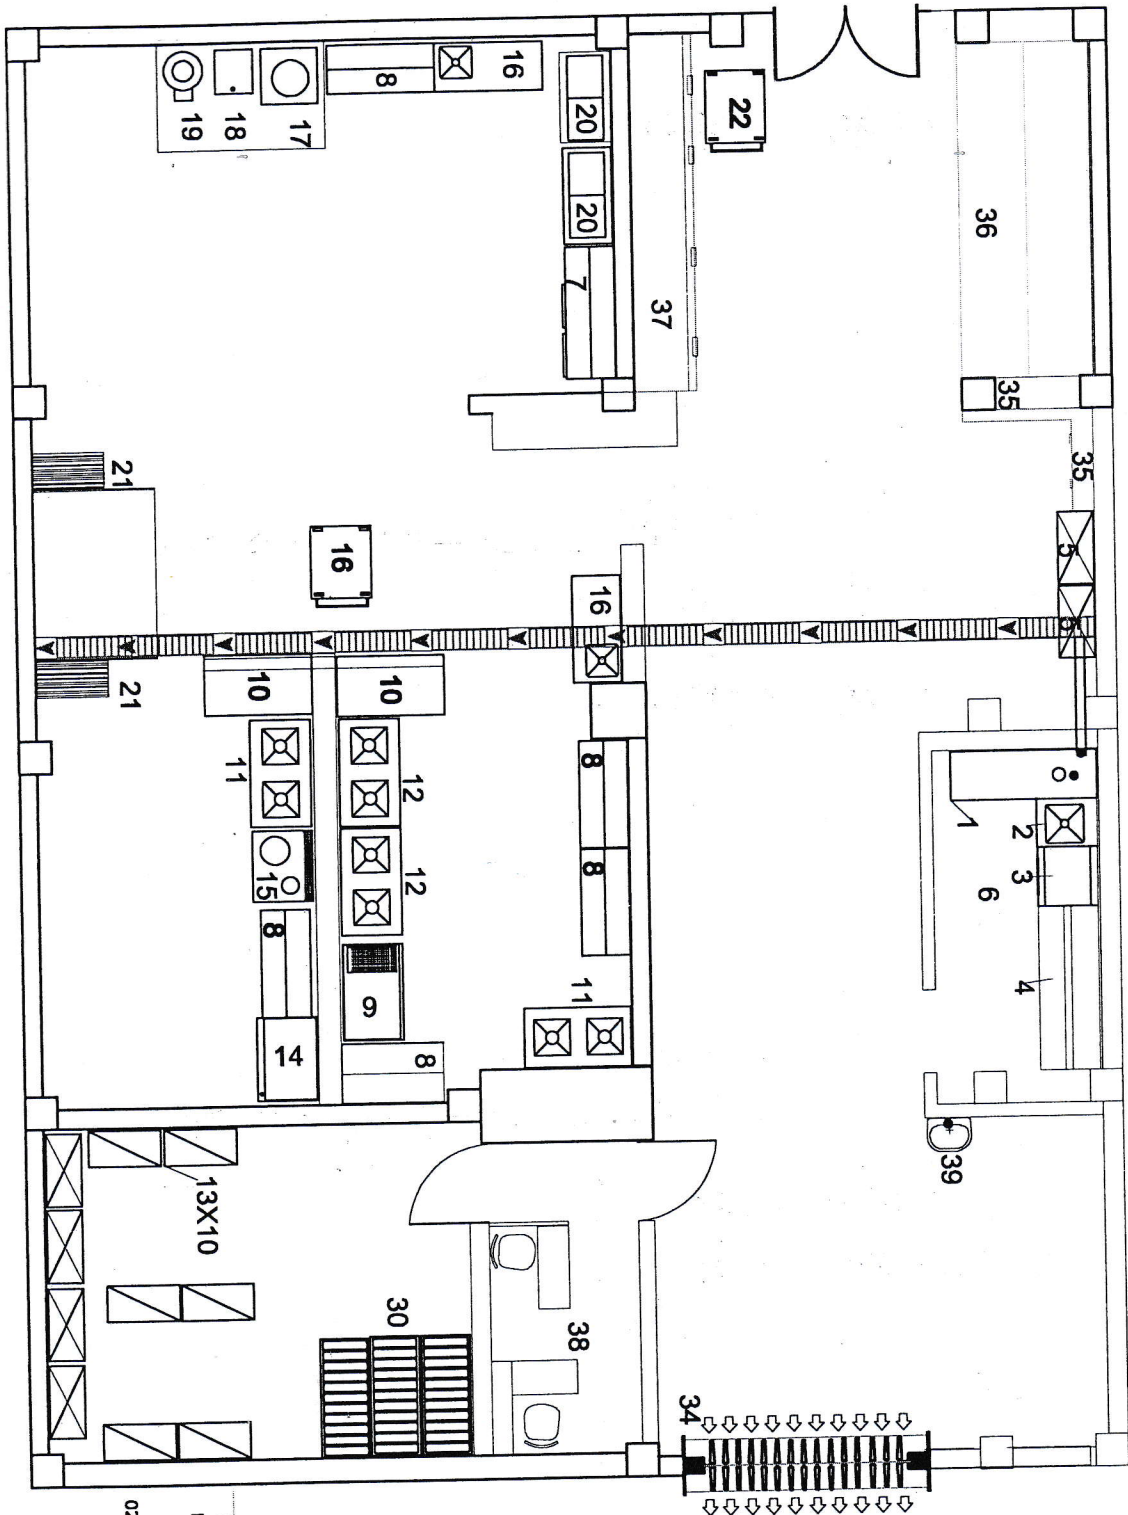

PRODUCED BY AN AUTODESK EDUCATIONAL PRODUCT

FINAL LAYOUT

PROJECT	ADDRESS:
KITCHEN	IT GUWAHATI
DATE:	DRAWING BY
02.05.2019	CHEF NAWRAJ
	FROM
	Atoz catering company
	PH-9864060721

PRODUCED BY AN AUTODESK EDUCATIONAL PRODUCT