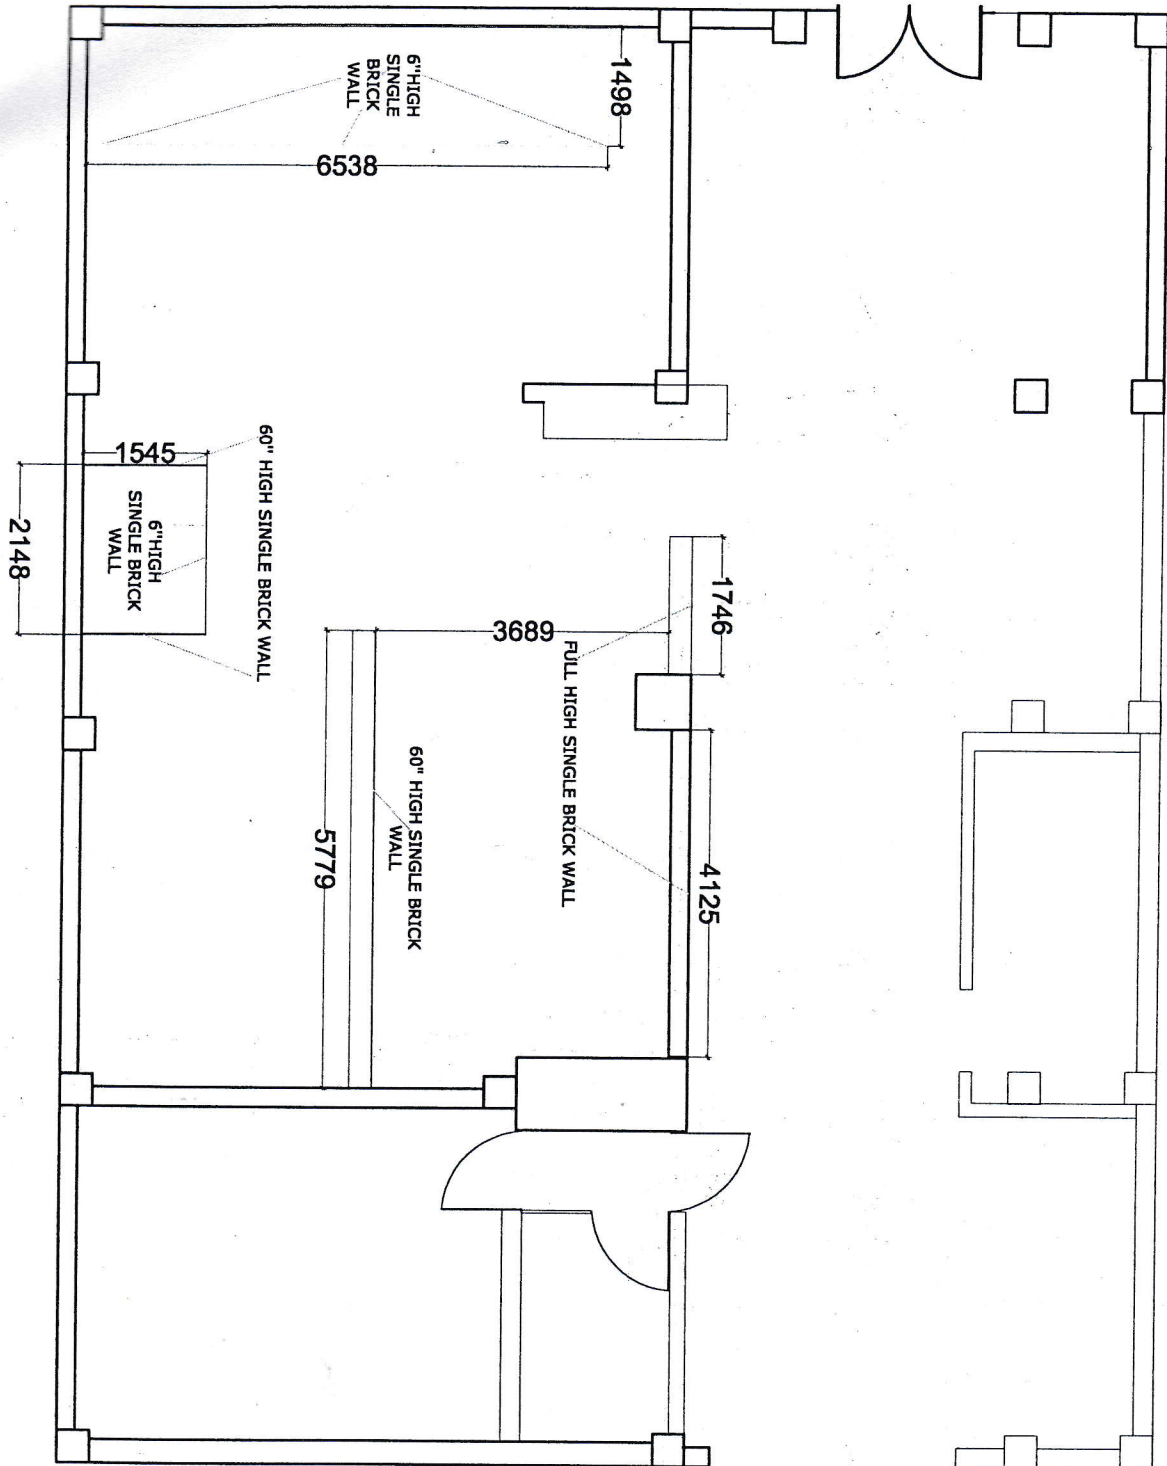

PRODUCED BY AN AUTODESK EDUCATIONAL PRODUCT

PRODUCED BY AN AUTODESK EDUCATIONAL PRODUCT

PRODUCED BY AN AUTODESK EDUCATIONAL PRODUCT

CIVIL WORK
PROJECT: KITCHEN
ADDRESS: IIT GUWAHATI
DATE: 25.04.2019
DRAWING BY: CHEF NAWRAJ
FROM: FROM
Atoz catering company
PH-9864060721

PRODUCED BY AN AUTODESK EDUCATIONAL PRODUCT