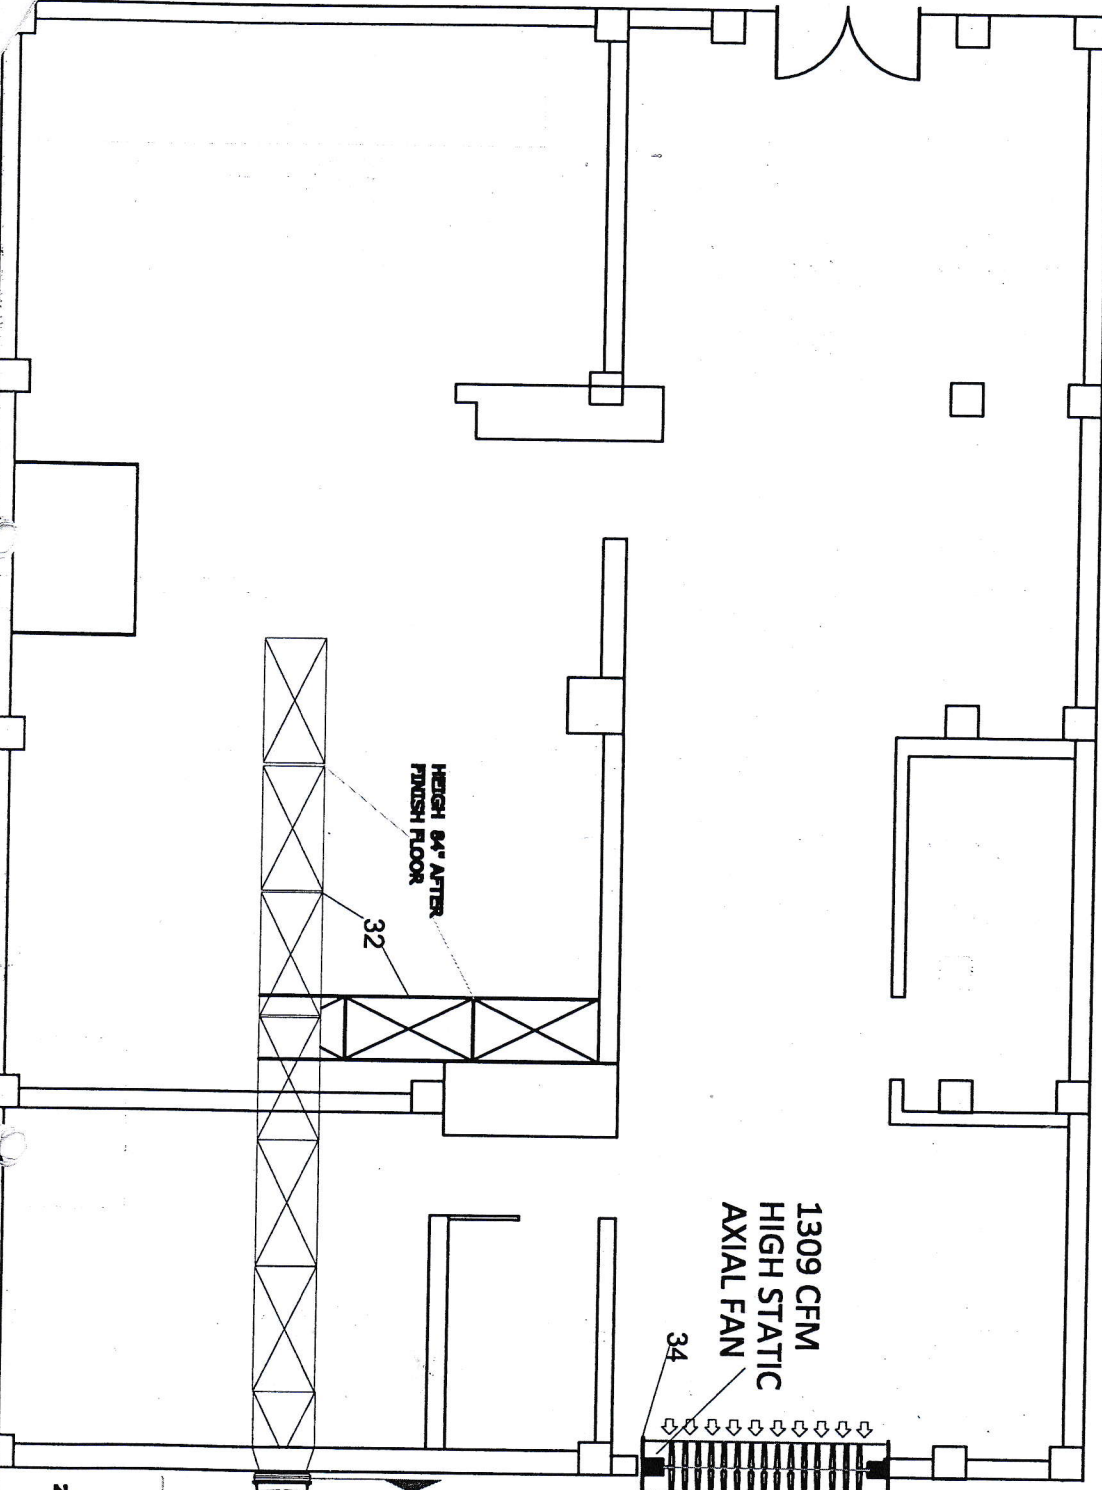

PRODUCED BY AN AUTODESK EDUCATIONAL PRODUCT

PRODUCED BY AN AUTODESK EDUCATIONAL PRODUCT

PRODUCED BY AN AUTODESK EDUCATIONAL PRODUCT

PRODUCED BY AN AUTODESK EDUCATIONAL PRODUCT

KITCHEN DUCTING

PROJECT
KITCHEN

ADDRESS:
IIT GUWAHATI

DATE:
25.04.2019

DRAWING BY
CHIEF MAWRUJ
FROM

Atex consulting company