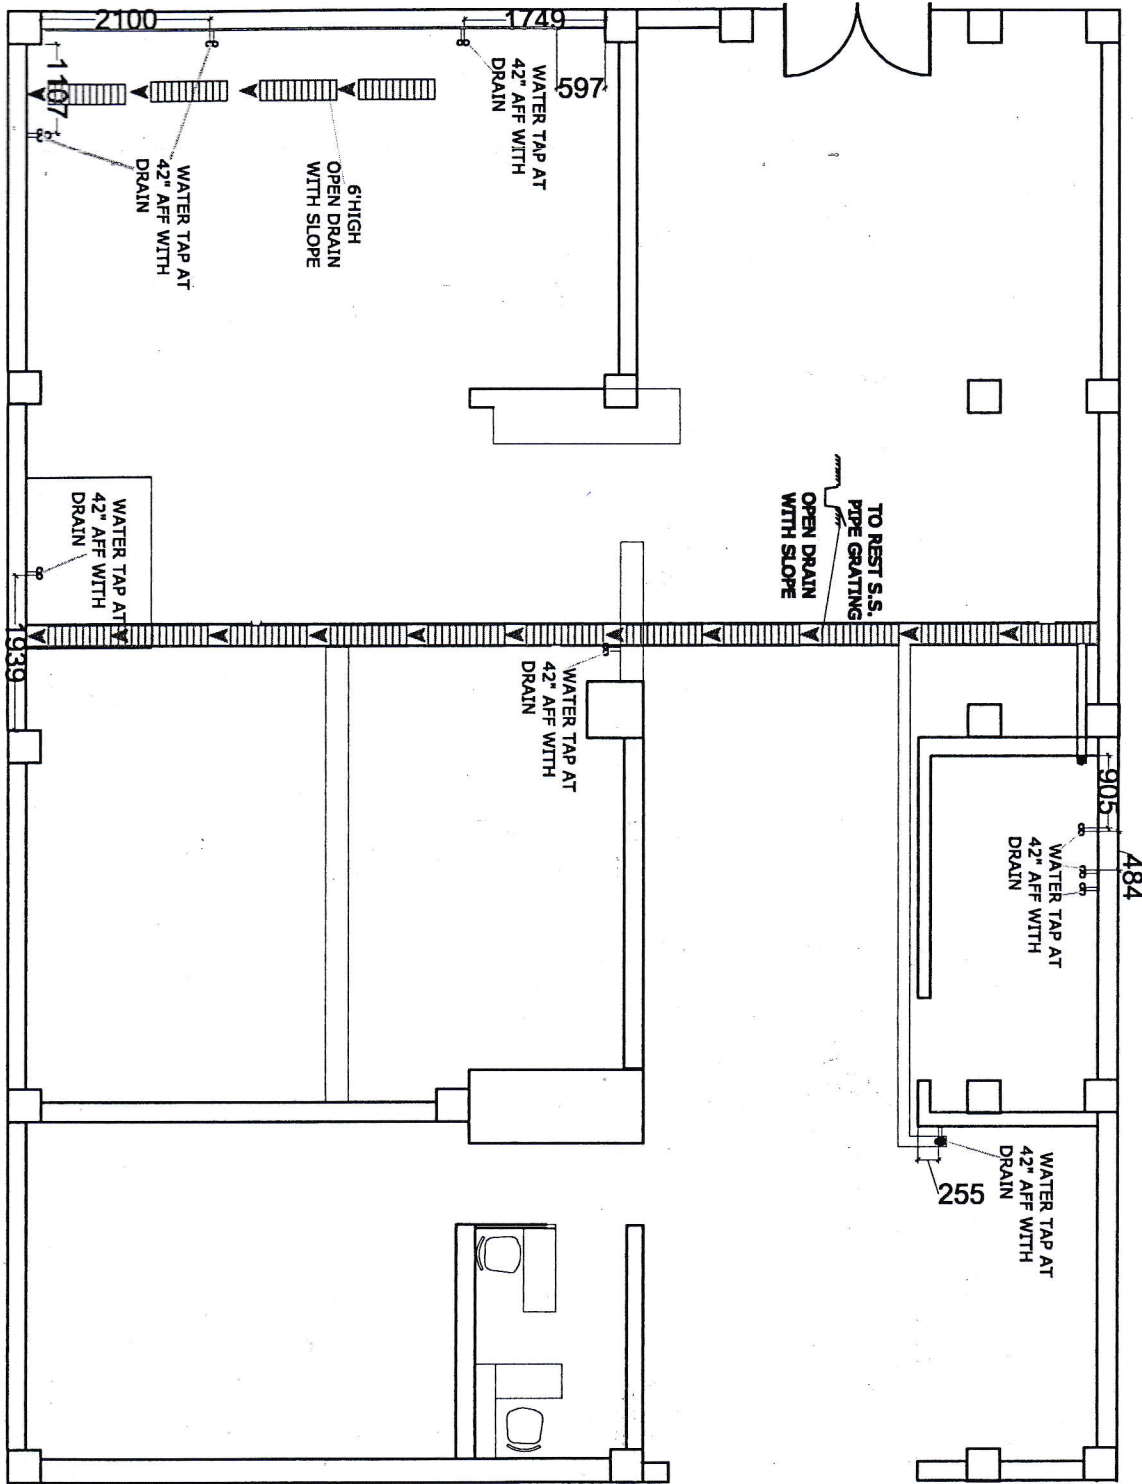

PRODUCED BY AN AUTODESK EDUCATIONAL PRODUCT

KITCHEN DUCTING

PROJECT
KITCHEN

ADDRESS:
IIT GUWAHATI

DATE:
25.04.2019

DRAWING BY
CHIEF MAWRUJ
FROM

Atex consulting company

PRODUCED BY AN AUTODESK EDUCATIONAL PRODUCT